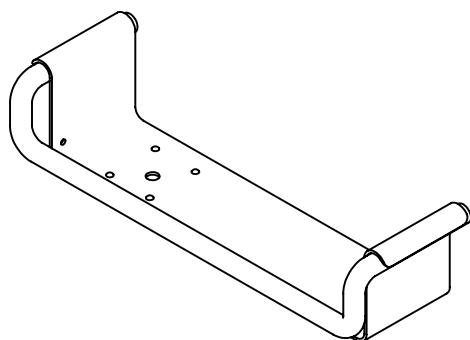

Shampoo dish

Knud Holscher collection

Product 319x78x75mm, white, theft proof.

Tender text Knud Holscher collection, shampoo shelf, 319x78x75mm, white, self-tapping screws included. Manufactured in the highest quality marine grade, AISI 316 stainless steel, protecting against high levels of corrosion. 20-year warranty.

Product specification Dimension: 319x78x105mm
Diameter: Ø14mm
Material: stainless steel AISI 316
Surface finish: satin grain 320, crafted by hand
[20-year warranty (5 years for coated items)](#)