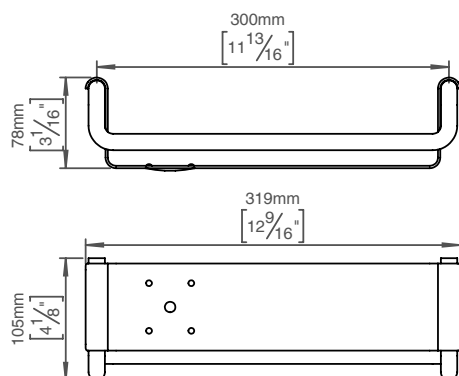

Shampoo dish

Knud Holscher collection

Product 319x78x75mm, white, theft proof.

Tender text Knud Holscher collection, shampoo shelf, 319x78x75mm, white, self-tapping screws included. Manufactured in the highest quality marine grade, AISI 316 stainless steel, protecting against high levels of corrosion. 20-year warranty.

Product specification Dimension: 319x78x105mm
Diameter: Ø14mm
Material: stainless steel AISI 316
Surface finish: satin grain 320, crafted by hand
[20-year warranty (5 years for coated items)](#)