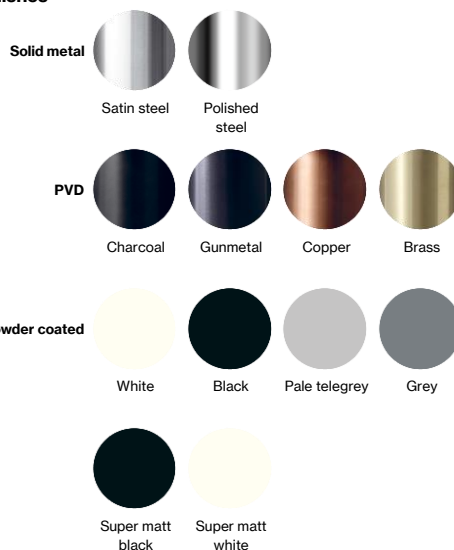

Available finishes

Spare parts/ accessories 14976003088 - Shampoo shelf, white
P 451 - Screws and plugs
14976002068 - Loose hangers

Mounting <https://dline.com/mounting-instructions/>

Product care

d line products are produced in the highest quality marine grade AISI 316 stainless steel. To sustain the unique d line finish please follow the below instructions:

- Wash down the surfaces using soapy water or mild detergent
- Always thoroughly rinse off with clean water
- To complete the cleaning procedure dry/polish the surface with a soft dry cloth

Please do not use scouring powder, steel wool, chloride based detergents or other aggressive cleaning products as these may damage the surface.

If spots or corrosion appear on the surface it is not due to the stainless steel quality, but to impurities in the environment, aggressive conditions or improper or insufficient cleaning.