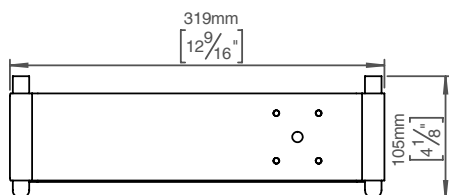

## Knud Holscher collection

**Product** 319x78x75mm, grey, theft proof.

**Tender text** Knud Holscher collection, shampoo shelf, 319x78x75mm, grey, self-tapping screws included. Manufactured in the highest quality marine grade, AISI 316 stainless steel, protecting against high levels of corrosion. 20-year warranty.

**Product specification** Dimension: 319x78x105mm  
Diameter: Ø14mm  
Material: stainless steel AISI 316  
Surface finish: satin grain 320, crafted by hand  
[20-year warranty \(5 years for coated items\)](#)