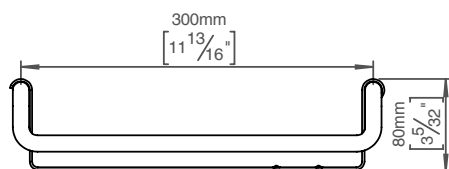

## Knud Holscher collection

**Product** 319x78x75mm, grey, theft proof.

**Tender text** Knud Holscher collection, shampoo shelf, 319x78x75mm, grey, self-tapping screws included. Manufactured in the highest quality marine grade, AISI 316 stainless steel, protecting against high levels of corrosion. 20-year warranty.

**Product specification** Dimension: 319x78x105mm  
Diameter: Ø14mm  
Material: stainless steel AISI 316  
Surface finish: satin grain 320, crafted by hand  
[20-year warranty \(5 years for coated items\)](#)