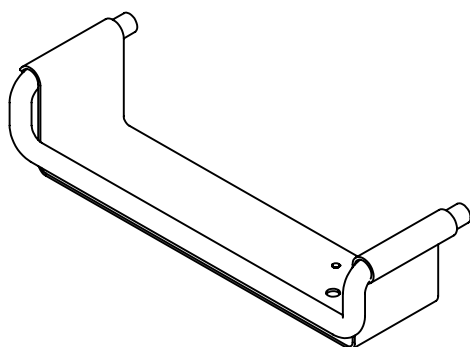

## Knud Holscher collection

**Product** 319x78x75mm, grey, theft proof.

**Tender text** Knud Holscher collection, shampoo shelf, 319x78x75mm, grey, self-tapping screws included. Manufactured in the highest quality marine grade, AISI 316 stainless steel, protecting against high levels of corrosion. 20-year warranty.

**Product specification** Dimension: 319x78x105mm  
Diameter: Ø14mm  
Material: stainless steel AISI 316  
Surface finish: satin grain 320, crafted by hand  
[20-year warranty \(5 years for coated items\)](#)