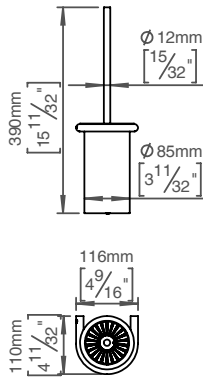

Bathroom boxset

Knud Holscher collection

Product

Toilet roll holder, spare toilet roll holder, toilet brush holder, 2xcoat hooks.

Tender text

Knud Holscher collection, d line bathroom boxset, 14/5605-7056-7061-7062, self-tapping screws included. Manufactured in the highest quality marine grade, AISI 316 stainless steel, protecting against high levels of corrosion. 20-year warranty

Product specification

Material: stainless steel AISI 316
Surface finish: satin grain 320, crafted by hand
[20-year warranty \(5 years for coated items\)](#)

Available finishes

Spare parts/ accessories

- 14705602243 - Toilet roll holder 145mm
- 14706102100 - Toilet brush holder set
- 14560502002 - Coat hook 14x36mm with pin
- 14706202016 - Spare toilet roll holder 160mm