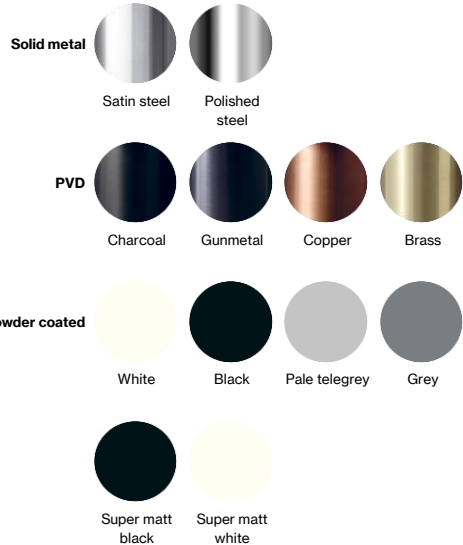

Bathroom boxset

Knud Holscher collection

Product

Toilet roll holder, spare toilet roll holder, toilet brush holder, 2xcoat hooks.

Tender text

Knud Holscher collection, d line bathroom boxset, 14/5605-7056-7061-7062, self-tapping screws included. Manufactured in the highest quality marine grade, AISI 316 stainless steel, protecting against high levels of corrosion. 20-year warranty

Product specification

Material: stainless steel AISI 316
Surface finish: satin grain 320, crafted by hand
[20-year warranty \(5 years for coated items\)](#)

Available finishes

Spare parts/ accessories

- 14705602243 - Toilet roll holder 145mm
- 14706102100 - Toilet brush holder set
- 14560502002 - Coat hook 14x36mm with pin
- 14706202016 - Spare toilet roll holder 160mm