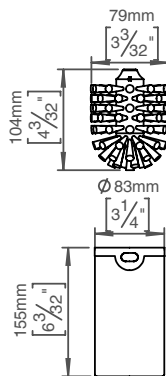

Head f/ toilet brush holder

Knud Holscher collection

Product W/inliner, grey plastic.

Tender text Knud Holscher collection, toilet brush head, w/inliner, grey in plastic. 20-year warranty.

Product specification Dimension: 83x83x155mm
Material: plastic
Surface finish: grey
[20-year warranty \(5 years for coated items\)](#)