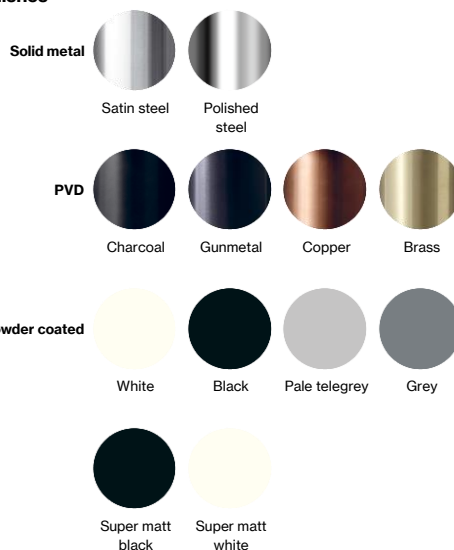

Available finishes

Spare parts/ accessories

14706125134 - toilet brush head, grey, w/inliner
14706102020 - toilet brush handle, SS, w/thread

Mounting

<https://dline.com/mounting-instructions/>

Product care

d line products are produced in the highest quality marine grade AISI 316 stainless steel. To sustain the unique d line finish please follow the below instructions:

Please do not use scouring powder, steel wool, chloride based detergents or other aggressive cleaning products as these may damage the surface.