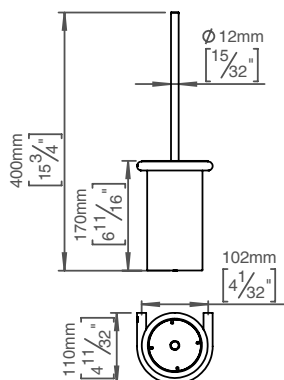

Toilet brush holder

Knud Holscher collection

Product

Handle, grey brush, theft proof.

Tender text

Knud Holscher collection, toilet brush holder, theft proof, SS handle & grey brush. Manufactured in the highest quality marine grade, AISI 316 stainless steel, protecting against high levels of corrosion. 20-year warranty

Product specification

Dimensions: 116x400x110mm
Material: stainless steel AISI 316
Surface finish: satin grain 320, crafted by hand
[20-year warranty (5 years for coated items)](#)