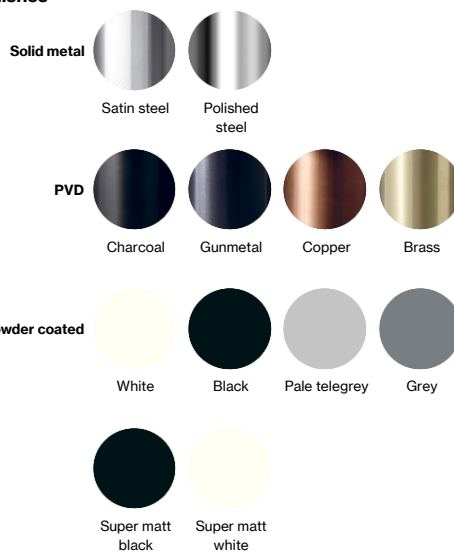

Available finishes

**Spare parts/
accessories**

Mounting

<https://dline.com/mounting-instructions/>

Product care

d line products are produced in the highest quality marine grade AISI 316 stainless steel. To sustain the unique d line finish please follow the below instructions:

Please do not use scouring powder, steel wool, chloride based detergents or other aggressive cleaning products as these may damage the surface.