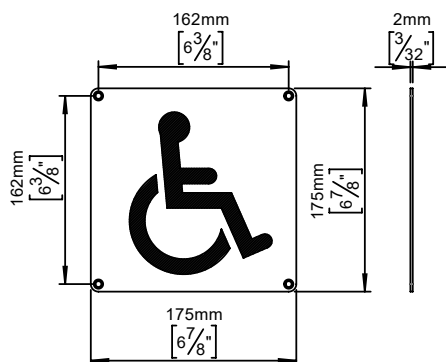

Pictogram disabled

Knud Holscher collection

Product

175x175mm.

Tender text

Knud Holscher collection, pictogram Disabled, 175x175mm. Manufactured in the highest quality marine grade, AISI 316 stainless steel, protecting against high levels of corrosion. 20-year warranty.

Product specification

Dimension: 175x175x2mm

Material: stainless steel AISI 316

Surface finish: satin grain 320, crafted by hand
[20-year warranty (5 years for coated items)](#)