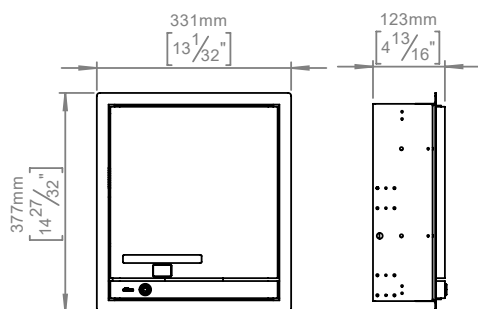

Sanitary panel E

Knud Holscher collection

Product E, module, size 2.

Tender text Knud Holscher collection, sanitary panel, E, module size 2, recessed. Manufactured in the highest quality marine grade, AISI 316 stainless steel, protecting against high levels of corrosion. 5-year warranty.

Product specification Dimensions: 377x331x121mm
Material: stainless steel AISI 316
Surface finish: satin grain 320, crafted by hand
[5-year warranty (5 years for coated items)](#)
Voltage: 100-240V, 50/60Hz
Total power: 1010-1150W
Drying time: 12s
Noise level: 70-80 dBA