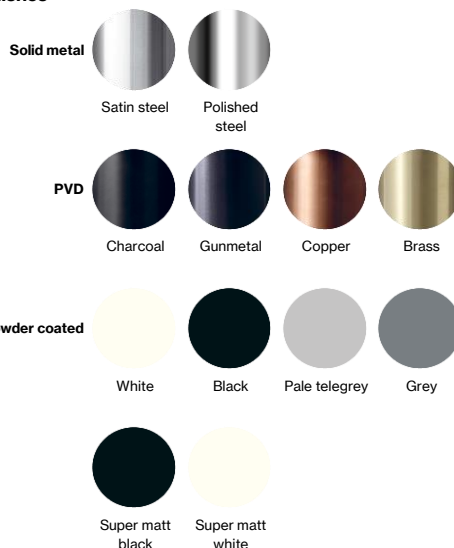

Available finishes

Spare parts/ accessories

Mounting <https://dline.com/mounting-instructions/>

Product care

d line products are produced in the highest quality marine grade AISI 316 stainless steel. To sustain the unique d line finish please follow the below instructions:

Please do not use scouring powder, steel wool, chloride based detergents or other aggressive cleaning products as these may damage the surface.