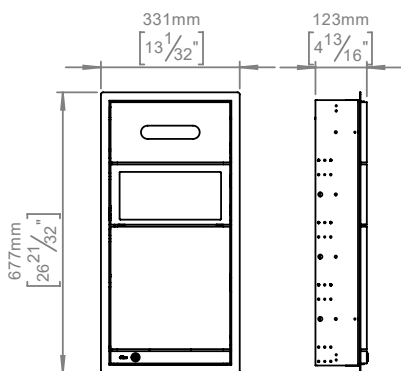

Sanitary panel MK

Knud Holscher collection

Product MK, module, size 4.

Tender text Knud Holscher collection, sanitary panel, MK, module size 4, recessed. Manufactured in the highest quality marine grade, AISI 316 stainless steel, protecting against high levels of corrosion. 5-year warranty.

Product specification Dimensions: 677x331x121mm
 Material: stainless steel AISI 316
 Surface finish: satin grain 320, crafted by hand
[5-year warranty \(5 years for coated items\)](#)
 Waste bin capacity: 8L