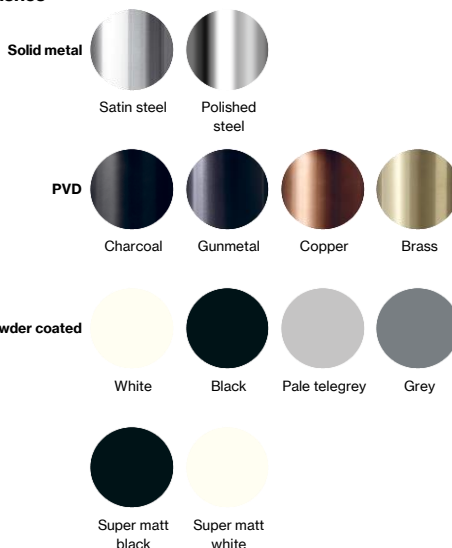

Available finishes

Spare parts/ accessories

Mounting <https://dline.com/mounting-instructions/>

Product care
d line products are produced in the highest quality marine grade AISI 316 stainless steel. To sustain the unique d line finish please follow the below instructions:
• Wash down the surfaces using soapy water or mild detergent
• Always thoroughly rinse off with clean water
• To complete the cleaning procedure dry/polish the surface with a soft dry cloth
Please do not use scouring powder, steel wool, chloride based detergents or other aggressive cleaning products as these may damage the surface.
If spots or corrosion appear on the surface it is not due to the stainless steel quality, but to impurities in the environment, aggressive conditions or improper or insufficient cleaning.