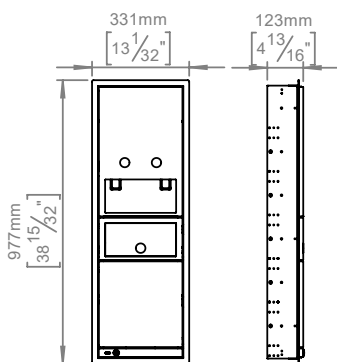

## Knud Holscher collection

**Product** HU, module, size 6.

**Tender text** Knud Holscher collection, sanitary panel, HU, module size 6, recessed. Manufactured in the highest quality marine grade, AISI 316 stainless steel, protecting against high levels of corrosion. 5-year warranty.

**Product specification** Dimensions: 977x331x121mm  
 Material: stainless steel AISI 316  
 Surface finish: satin grain 320, crafted by hand  
[5-year warranty \(5 years for coated items\)](#)  
 Towels: C, Z, Multi- and Interfold (minimum 230x80 is recommended)  
 Magazine: 260x350x105mm  
 Waste bin capacity: 8L  
 Capacity: approx. 350 pcs. 2 layer interfold