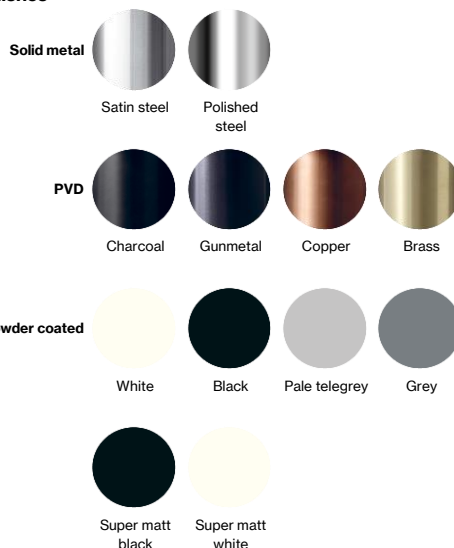

**Product specification** Dimensions: 977x331x121mm  
 Material: stainless steel AISI 316  
 Surface finish: satin grain 320, crafted by hand  
[5-year warranty \(5 years for coated items\)](#)  
 Towels: C, Z, Multi- and Interfold (minimum 230x80 is recommended)  
 Magazine: 260x350x105mm  
 Waste bin capacity: 8L  
 Capacity: approx. 350 pcs. 2 layer interfold

### Available finishes