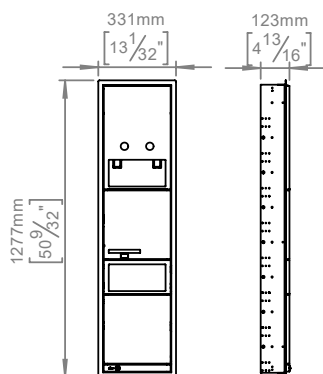

Sanitary panel HEK

Knud Holscher collection

Product HEK, module, size 8.

Tender text Knud Holscher collection, sanitary panel, HEK, module size 8, recessed. Manufactured in the highest quality marine grade, AISI 316 stainless steel, protecting against high levels of corrosion. 5-year warranty.

Product specification Dimensions: 1127x331x121mm
Material: stainless steel AISI 316
Surface finish: satin grain 320, crafted by hand
[5-year warranty (5 years for coated items)](#)
Waste bin capacity: 8L
Towels: C, Z, Multi- and Interfold (minimum 230x80 is recommended)
Magazine: 260x350x105mm
Capacity: approx. 350 pcs. 2 layer interfold
Voltage: 100-240V, 50/60Hz
Total power: 1010-1150W
Drying time: 12s
Noise level: 70-80 dBA