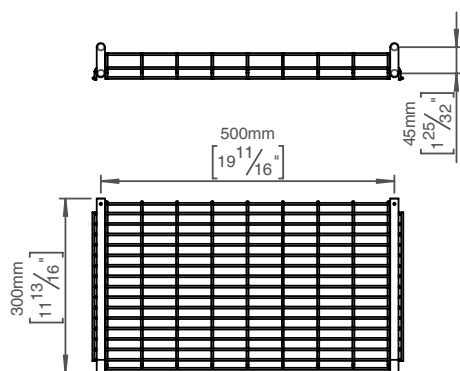

Towel shelf

Knud Holscher collection

Product 319x78x75mm, white, theft proof.

Tender text Knud Holscher collection, towel shelf, 288x500mm, white, self-tapping screws included. Manufactured in the highest quality marine grade, AISI 316 stainless steel, protecting against high levels of corrosion. 20-year warranty.

Product specification Dimension: 59x500x308mm
Diameter: Ø14mm
Material: stainless steel AISI 316
Surface finish: satin grain 320, crafted by hand
[20-year warranty (5 years for coated items)](#)