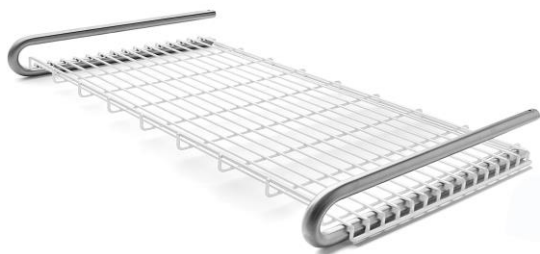

Towel shelf

Knud Holscher collection

Product 319x78x75mm, white, theft proof.

Tender text Knud Holscher collection, towel shelf, 288x500mm, white, self-tapping screws included. Manufactured in the highest quality marine grade, AISI 316 stainless steel, protecting against high levels of corrosion. 20-year warranty.

Product specification Dimension: 59x500x308mm
Diameter: Ø14mm
Material: stainless steel AISI 316
Surface finish: satin grain 320, crafted by hand
[20-year warranty (5 years for coated items)](#)