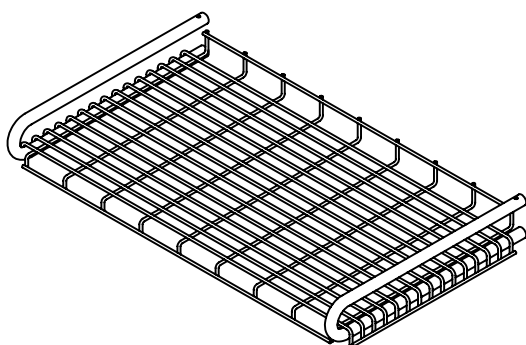

Towel shelf

Knud Holscher collection

Product 319x78x75mm, white, theft proof.

Tender text Knud Holscher collection, towel shelf, 288x500mm, white, self-tapping screws included. Manufactured in the highest quality marine grade, AISI 316 stainless steel, protecting against high levels of corrosion. 20-year warranty.

Product specification Dimension: 59x500x308mm
Diameter: Ø14mm
Material: stainless steel AISI 316
Surface finish: satin grain 320, crafted by hand
[20-year warranty (5 years for coated items)](#)