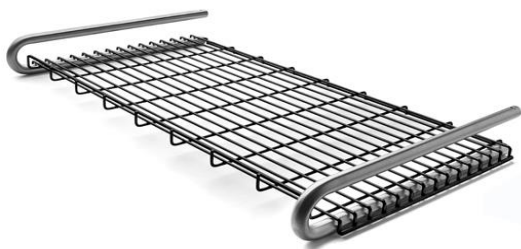

Towel shelf

Knud Holscher collection

Product 319x78x75mm, grey, theft proof.

Tender text Knud Holscher collection, towel shelf, 288x500mm, grey, self-tapping screws included. Manufactured in the highest quality marine grade, AISI 316 stainless steel, protecting against high levels of corrosion. 20-year warranty.

Product specification Dimension: 59x500x308mm
Diameter: Ø14mm
Material: stainless steel AISI 316
Surface finish: satin grain 320, crafted by hand
[20-year warranty (5 years for coated items)](#)