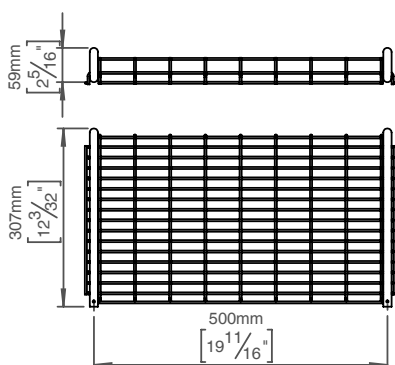

Towel shelf

Knud Holscher collection

Product 319x78x75mm, grey, theft proof.

Tender text Knud Holscher collection, towel shelf, 288x500mm, grey, self-tapping screws included. Manufactured in the highest quality marine grade, AISI 316 stainless steel, protecting against high levels of corrosion. 20-year warranty.

Product specification Dimension: 59x500x308mm
Diameter: Ø14mm
Material: stainless steel AISI 316
Surface finish: satin grain 320, crafted by hand
[20-year warranty (5 years for coated items)](#)