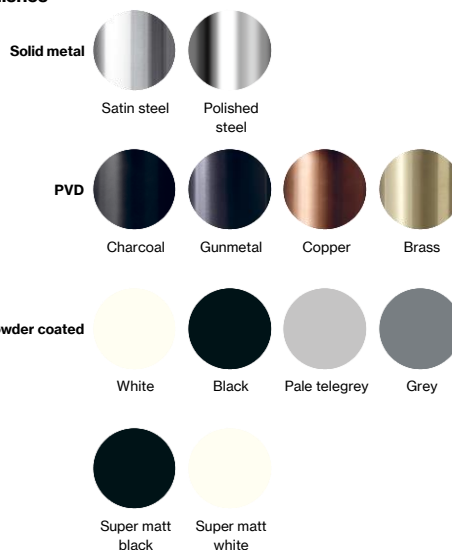

Available finishes

Spare parts/ accessories 14702502528 - Towel shelf holders
14976025041 - Loose wire shelf grey
P 451 - Screws and plugs

Mounting <https://dline.com/mounting-instructions/>

Product care

d line products are produced in the highest quality marine grade AISI 316 stainless steel. To sustain the unique d line finish please follow the below instructions:

Please do not use scouring powder, steel wool, chloride based detergents or other aggressive cleaning products as these may damage the surface.