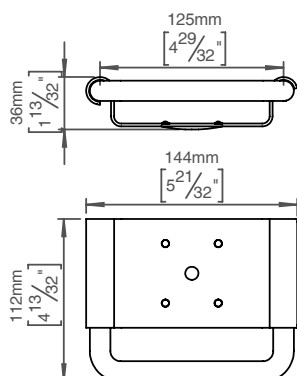

Soap dish

Knud Holscher collection

Product 144x34x75mm, white, theft proof.

Tender text Knud Holscher collection, soap dish, 144x34x75mm, white, self-tapping screws included. Manufactured in the highest quality marine grade, AISI 316 stainless steel, protecting against high levels of corrosion. 20-year warranty.

Product specification Dimension: 144x34x105mm
Diameter: Ø14mm
Material: stainless steel AISI 316
Surface finish: satin grain 320, crafted by hand
[20-year warranty (5 years for coated items)](#)

Available finishes

Spare parts/ accessories 14976002050 - Loose hangers
14976003070 - Loose shelf white
P 451 - Screws and plugs

Mounting <https://dline.com/mounting-instructions/>

Product care

d line products are produced in the highest quality marine grade AISI 316 stainless steel. To sustain the unique d line finish please follow the below instructions:

Please do not use scouring powder, steel wool, chloride based detergents or other aggressive cleaning products as these may damage the surface.

If spots or corrosion appear on the surface it is not due to the stainless steel quality, but to impurities in the environment, aggressive conditions or improper or insufficient cleaning.