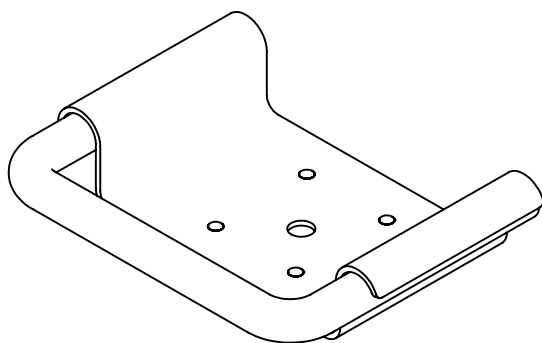

Soap dish

Knud Holscher collection

Product 144x34x75mm, white, theft proof.

Tender text Knud Holscher collection, soap dish, 144x34x75mm, white, self-tapping screws included. Manufactured in the highest quality marine grade, AISI 316 stainless steel, protecting against high levels of corrosion. 20-year warranty.

Product specification Dimension: 144x34x105mm
Diameter: Ø14mm
Material: stainless steel AISI 316
Surface finish: satin grain 320, crafted by hand
[20-year warranty (5 years for coated items)](#)

Available finishes

Spare parts/ accessories 14976002050 - Loose hangers
14976003070 - Loose shelf white
P 451 - Screws and plugs

Mounting <https://dline.com/mounting-instructions/>

Product care

d line products are produced in the highest quality marine grade AISI 316 stainless steel. To sustain the unique d line finish please follow the below instructions:

Please do not use scouring powder, steel wool, chloride based detergents or other aggressive cleaning products as these may damage the surface.

If spots or corrosion appear on the surface it is not due to the stainless steel quality, but to impurities in the environment, aggressive conditions or improper or insufficient cleaning.