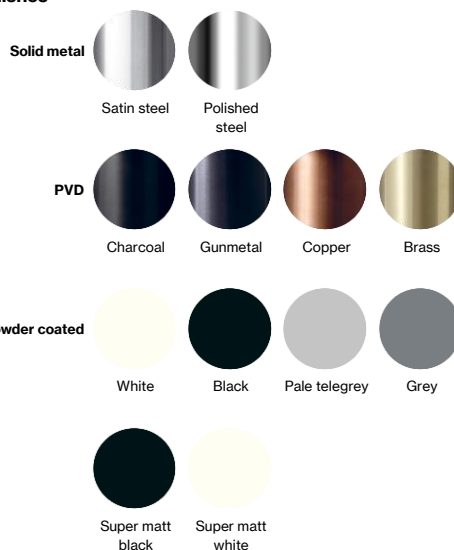

Available finishes

Spare parts/ accessories 14976002050 - Loose hangers
14976003070 - Loose shelf white
P 451 - Screws and plugs

Mounting <https://dline.com/mounting-instructions/>

Product care

d line products are produced in the highest quality marine grade AISI 316 stainless steel. To sustain the unique d line finish please follow the below instructions:

Please do not use scouring powder, steel wool, chloride based detergents or other aggressive cleaning products as these may damage the surface.

If spots or corrosion appear on the surface it is not due to the stainless steel quality, but to impurities in the environment, aggressive conditions or improper or insufficient cleaning.