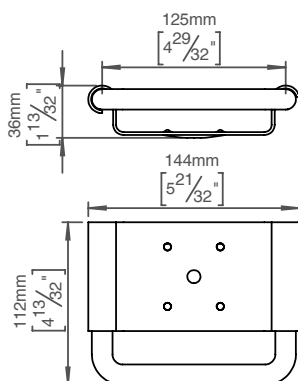

Soap dish

Knud Holscher collection

Product 144x34x75mm, black, theft proof.

Tender text Knud Holscher collection, soap dish, 144x34x75mm, grey, self-tapping screws included. Manufactured in the highest quality marine grade, AISI 316 stainless steel, protecting against high levels of corrosion. 20-year warranty.

Product specification Dimension: 144x34x105mm
Diameter: Ø14mm
Material: stainless steel AISI 316
Surface finish: satin grain 320, crafted by hand
[20-year warranty (5 years for coated items)](#)

Available finishes

Spare parts/ accessories 14976002050 - Loose hangers
14976003070 - Loose shelf white
P 451 - Screws and plugs

Mounting <https://dline.com/mounting-instructions/>

Product care

d line products are produced in the highest quality marine grade AISI 316 stainless steel. To sustain the unique d line finish please follow the below instructions:

Please do not use scouring powder, steel wool, chloride based detergents or other aggressive cleaning products as these may damage the surface.

If spots or corrosion appear on the surface it is not due to the stainless steel quality, but to impurities in the environment, aggressive conditions or improper or insufficient cleaning.