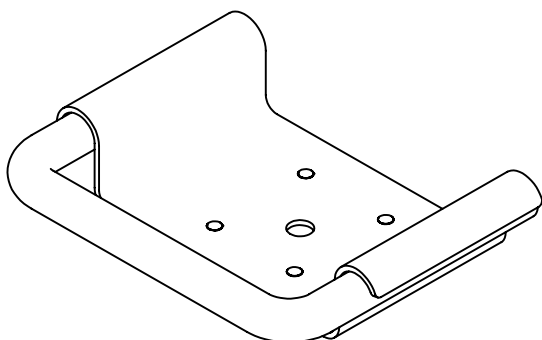

Soap dish

Knud Holscher collection

Product 144x34x75mm, black, theft proof.

Tender text Knud Holscher collection, soap dish, 144x34x75mm, grey, self-tapping screws included. Manufactured in the highest quality marine grade, AISI 316 stainless steel, protecting against high levels of corrosion. 20-year warranty.

Product specification Dimension: 144x34x105mm
Diameter: Ø14mm
Material: stainless steel AISI 316
Surface finish: satin grain 320, crafted by hand
[20-year warranty (5 years for coated items)](#)

Available finishes

Spare parts/ accessories 14976002050 - Loose hangers
14976003070 - Loose shelf white
P 451 - Screws and plugs

Mounting <https://dline.com/mounting-instructions/>

Product care

d line products are produced in the highest quality marine grade AISI 316 stainless steel. To sustain the unique d line finish please follow the below instructions:

Please do not use scouring powder, steel wool, chloride based detergents or other aggressive cleaning products as these may damage the surface.

If spots or corrosion appear on the surface it is not due to the stainless steel quality, but to impurities in the environment, aggressive conditions or improper or insufficient cleaning.