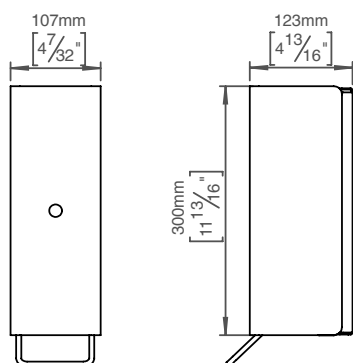

Soap dispenser square

Knud Holscher collection

Product 1200ml, f/soap & lotion.

Tender text Knud Holscher collection, soap dispenser, 1200ml. Manufactured in the highest quality marine grade, AISI 316 stainless steel, protecting against high levels of corrosion. 20-year warranty.

Product specification Dimensions: 300x107,4x122,5mm
Material: stainless steel AISI 316
Surface finish: satin grain 320, crafted by hand
[20-year warranty (5 years for coated items)](#)