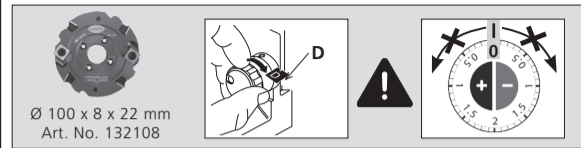

Art. No. 132000

b) Ø 100 x 8 x 22 mm

Art. No. 132108

oder/or/ou/o

Art. No. 251024

Art. No. 125240

6.

L = min 15 mm
d = 3 mm

⬡ = 4 mm,
75x55 mm

Art. No. 271945

7.

Paar/Pair/
Paire/Paio

Art. No.

Clamex S-18

18

145231