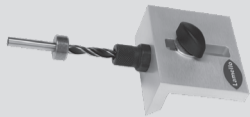

Art. No. 132000

b) Ø 100 x 8 x 22 mm

Art. No. 132108

oder/or/ou/o

Art. No. 251024

Art. No. 125240

6.

L = min 15 mm
d = 3 mm

⬡ = 4 mm,
75x55 mm

Art. No. 271945

7.

Paar/Pair/
Paire/Paio

Art. No.

Clamex S-18

18

145231