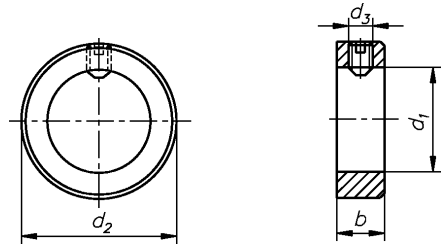

Stellringe, Form A mit Gewindestift DIN 553

Bright set collars, light series

Bagues d'arrêt avec goupille fileté

DIN 705

WGR 1581 000

d1 mm	d2 mm	d3 mm	b mm	Inhalt Stck	€ 100 Stck
3,0	7	M2	5	100	57,08
4,0	8	M2,5	5	100	57,08
5,0	10	M3	6	100	52,48
6,0	12	M4	8	100	39,56
8,0	16	M4	8	100	46,96
10,0	20	M5	10	100	60,76
12,0	22	M6	12	100	71,80
14,0	25	M6	12	100	81,00
15,0	25	M6	12	100	81,00
16,0	28	M6	12	100	86,56
18,0	32	M6	14	100	107,72
20,0	32	M6	14	100	107,72
22,0	36	M6	14	50	127,96
24,0	40	M8	16	50	167,56
25,0	40	M8	16	50	167,56
26,0	40	M8	16	50	167,56

d1 mm	d2 mm	d3 mm	b mm	Inhalt Stck	€ 100 Stck
28,0	45	M8	16	25	207,16
30,0	45	M8	16	25	207,16
32,0	50	M8	16	10	291,60
34,0	50	M8	16	25	291,60
35,0	56	M8	16	25	331,36
36,0	56	M8	16	25	331,36
38,0	56	M8	16	5	331,36
40,0	63	M10	18	5	481,92
45,0	70	M10	18	5	570,92
50,0	80	M10	18	5	724,28
55,0	80	M10	18	10	724,28
60,0	90	M10	20	5	1123,88
65,0	90	M10	20	10	1389,24
70,0	100	M10	20	10	1389,24
80,0	110	M12	22	5	1876,44