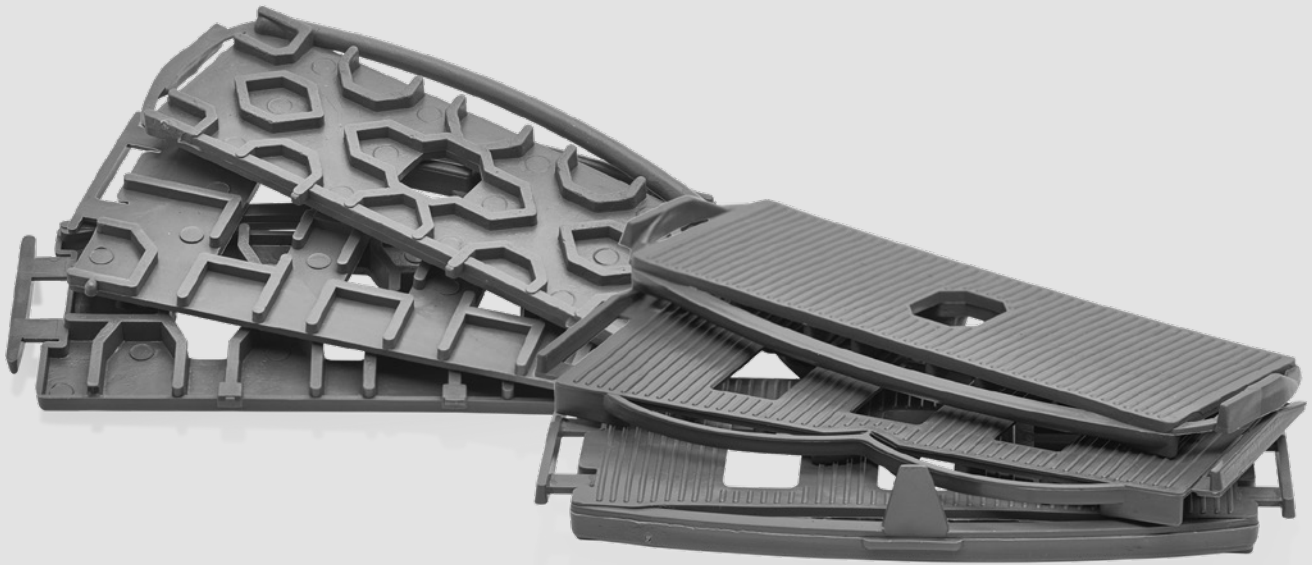

blaugelb glazing bridges form the ideal foundation for the use of blaugelb glazing blocks.

blaugelb glazing bridges

Compensation as a basis for the use of glazing blocks.

Product features:

A blaugelb glazing bridge compensates for the base of the rabbet of the window or door profile. The shape of the side lying on the frame allows any water that has penetrated into the rabbet to run off. The blaugelb glazing bridge also serves as a mounting surface for the use of blaugelb glazing blocks to compensate between the pane and the profile. The position of the inserted blaugelb glazing blocks is protected by securing clips.

The blaugelb glazing bridge supports ventilation of the rabbet space and the transfer of loads. They form the basis for the block material, but are not a substitute for the use of glazing blocks. The clamping bracket system ensures easy installation and optimum clamping.

- Fast and easy to assemble
- Vertically and horizontally skid resistant in the rabbet
- Plasticiser-resistant polypropylene material
- Optimum load transfer and distribution

continue on the
next page ►

Product benefits:

- Fast and easy to assemble
- Vertically and horizontally skid resistant in the rabbet
- Plasticiser-resistant polypropylene material
- Resistant to ageing
- Clamping bracket system compensates for manufacturing tolerances
- Labyrinth ventilation system
- Optimum load transfer and distribution