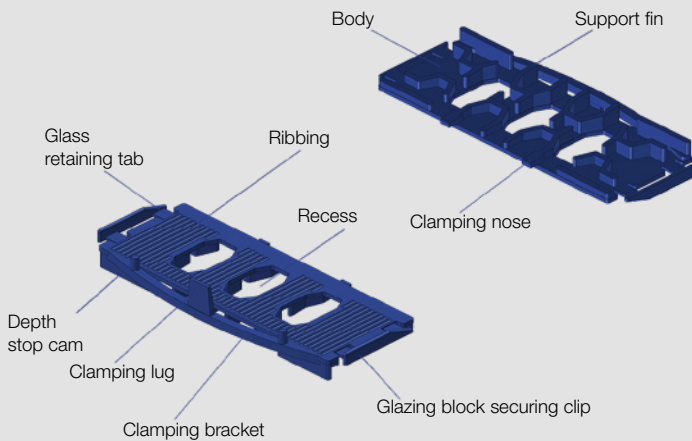

Product benefits:

- Fast and easy to assemble
- Vertically and horizontally skid resistant in the rabbet
- Plasticiser-resistant polypropylene material
- Resistant to ageing
- Clamping bracket system compensates for manufacturing tolerances
- Labyrinth ventilation system
- Optimum load transfer and distribution

Technical data:

Material:	Regranulated polypropylene
Density: DIN 559920	0.93 g/cm³
MFI/MFR: ISO 1133	> 4.7 g / 10 min
Modulus of tensile elasticity: ISO 527	908 MPa
Notch impact strength: ISO 179	4.2 kJ/m²

Product name	PU	Item no.
blaugelb glazing bridge PROFINE System 88 AD / 88 MD	500 pcs.	9036106
blaugelb glazing bridge REHAU Brillant / Thermodesign	500 pcs.	0416291
blaugelb glazing bridge REHAU S 730 / S 735	500 pcs.	0416294
blaugelb glazing bridge REHAU Geneo / EuroDesign 86 / S 735	500 pcs.	0416295
blaugelb glazing bridge REHAU Synego AD/MD	500 pcs.	9071599
blaugelb glazing bridge SALAMANDER Streamline	500 pcs.	0416296
blaugelb glazing bridge SALAMANDER BluEvolution 92	500 pcs.	0416298
blaugelb glazing bridge SCHÜCO Corona CT70	500 pcs.	0416300
blaugelb glazing bridge SCHÜCO Living	500 pcs.	0433162
blaugelb glazing bridge SCHÜCO SI82	500 pcs.	0416301
blaugelb glazing bridge INOUTIC Prestige	500 pcs.	0416302
blaugelb glazing bridge INOUTIC Elite / Arcade	500 pcs.	0416304
blaugelb glazing bridge INOUTIC Eforte	400 pcs.	9084164
blaugelb glazing bridge TROCAL Innova 70	1,000 pcs.	0416305
blaugelb glazing bridge VEKA Softline 76 AD / 76 MD (wing)	500 pcs.	9069690
blaugelb glazing bridge VEKA Softline 76 MD (frame)	250 pcs.	9114248
blaugelb glazing bridge VEKA Softline 82	500 pcs.	0416306
blaugelb glazing bridge VEKA Topline / Softline 70	500 pcs.	0416309
blaugelb glazing bridge VEKA Softline 82 MD	250 pcs.	9333283

Product name	PU	Item no.
blaugelb glazing bridge ALUPLAST Ideal 2000 / 3000 / 7000 (wing) / 8000	1,000 pcs.	0416268
blaugelb glazing bridge ALUPLAST Ideal 4000 / 5000 / 6000 (55 mm)	500 pcs.	0416269
blaugelb glazing bridge BRÜGMANN System AD 73 / MD 73 (wing)	500 pcs.	0416276
blaugelb glazing bridge BRÜGMANN BluEvolution 82 (wing)	500 pcs.	0432214
blaugelb glazing bridge BRÜGMANN BluEvolution 82 (frame)	500 pcs.	0432218
blaugelb glazing bridge GEALAN S 7000 IQ / S 8000 IQ	500 pcs.	0416277
blaugelb glazing bridge GEALAN S 9000	500 pcs.	0416280
blaugelb glazing bridge GEALAN S 7000 / S 8000	500 pcs.	0416281
blaugelb glazing bridge KBE System 70 AD / 70 MD	500 pcs.	0416282
blaugelb glazing bridge KÖMMERLING Eurofutur / eVolution (54 mm)	500 pcs.	0416283
blaugelb glazing bridge PROFINE System 76 AD / 76 MD	500 pcs.	0416289